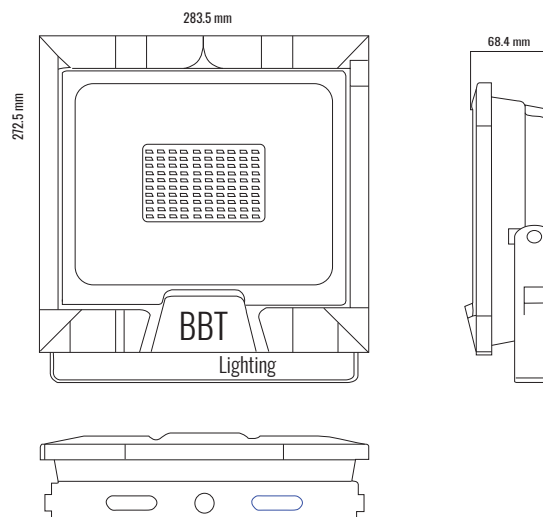

TECHNICAL DATA

TYPE

BIANCO floodlight with low wind resistance. Comprehensive range available in five sizes with extensive optical and light distributions from 50W up to 400W to cover all applications. Can be tilted in all directions thanks to its fixing galvanized and painted bracket.

OPENING/BEAM

High efficiency Ra>80 LED. 120°

MATERIAL

Die-cast aluminium, Transparent 4mm

tempred-Glass

Aluminum frame

Steel Galvanized and painted bracket

PRO	CRI ≥ 80	
IP65		120 L°
220-240V 50/60Hz		50000h

Model:	BIANCO
Format:	Square
Location:	Exterior
Wattage:	100W
Materials:	Aluminium
Led Color:	3000K / 4000K / 6500K
Product Dimension:	273*284*68mm
IP Code:	65
Fixation:	Surface
CRI :	80
Lumen Output:	12000LM
Frequency:	50/60 Hz
Beam Angle:	120°
Net weight:	2.27kgs

DIMENSION DRAW

OUTDOOR